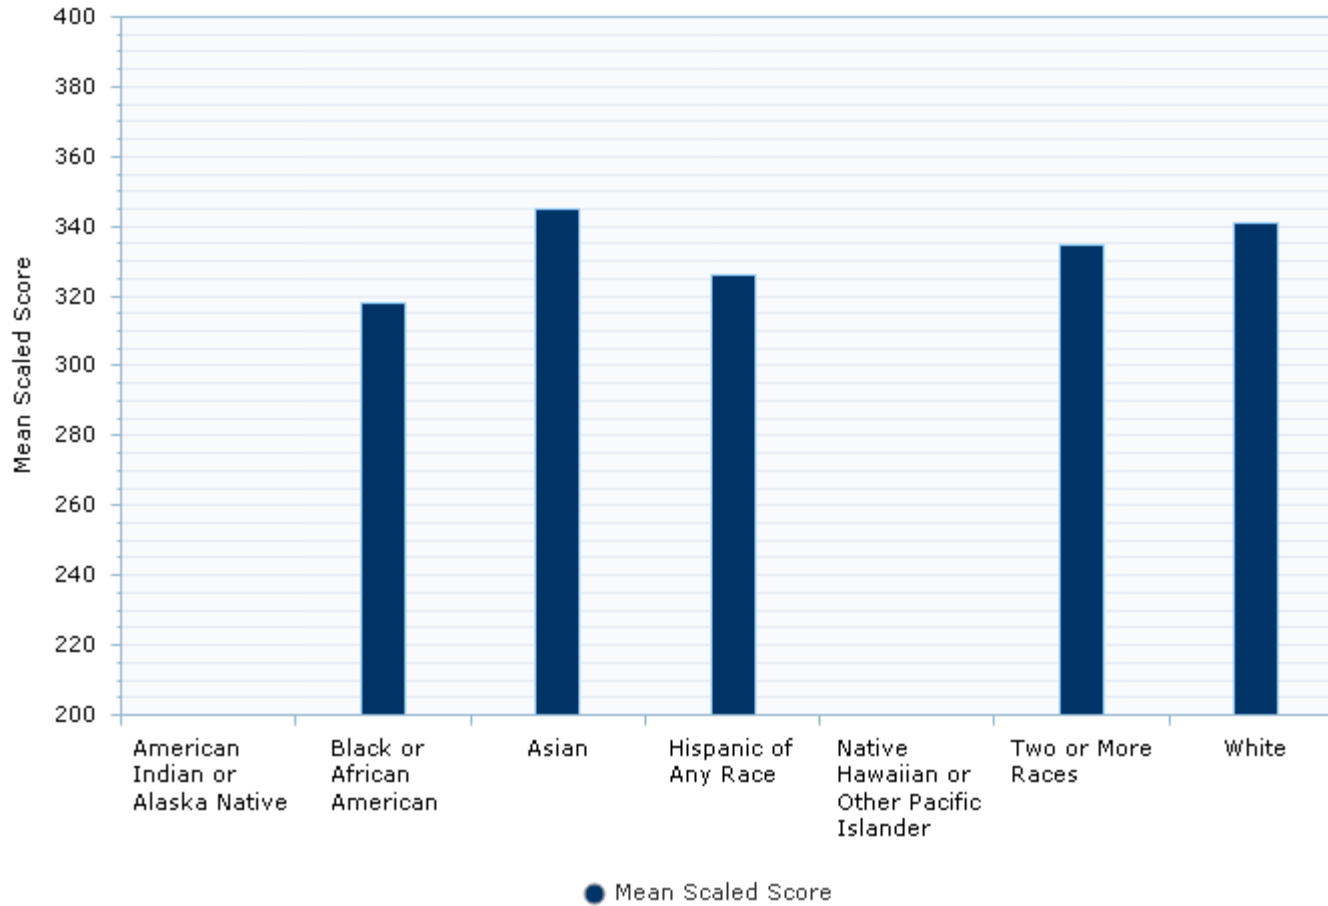

2012-13 MEAP Snapshot
Kalamazoo RESA: 3rd Grade / Reading / Race/Ethnicity