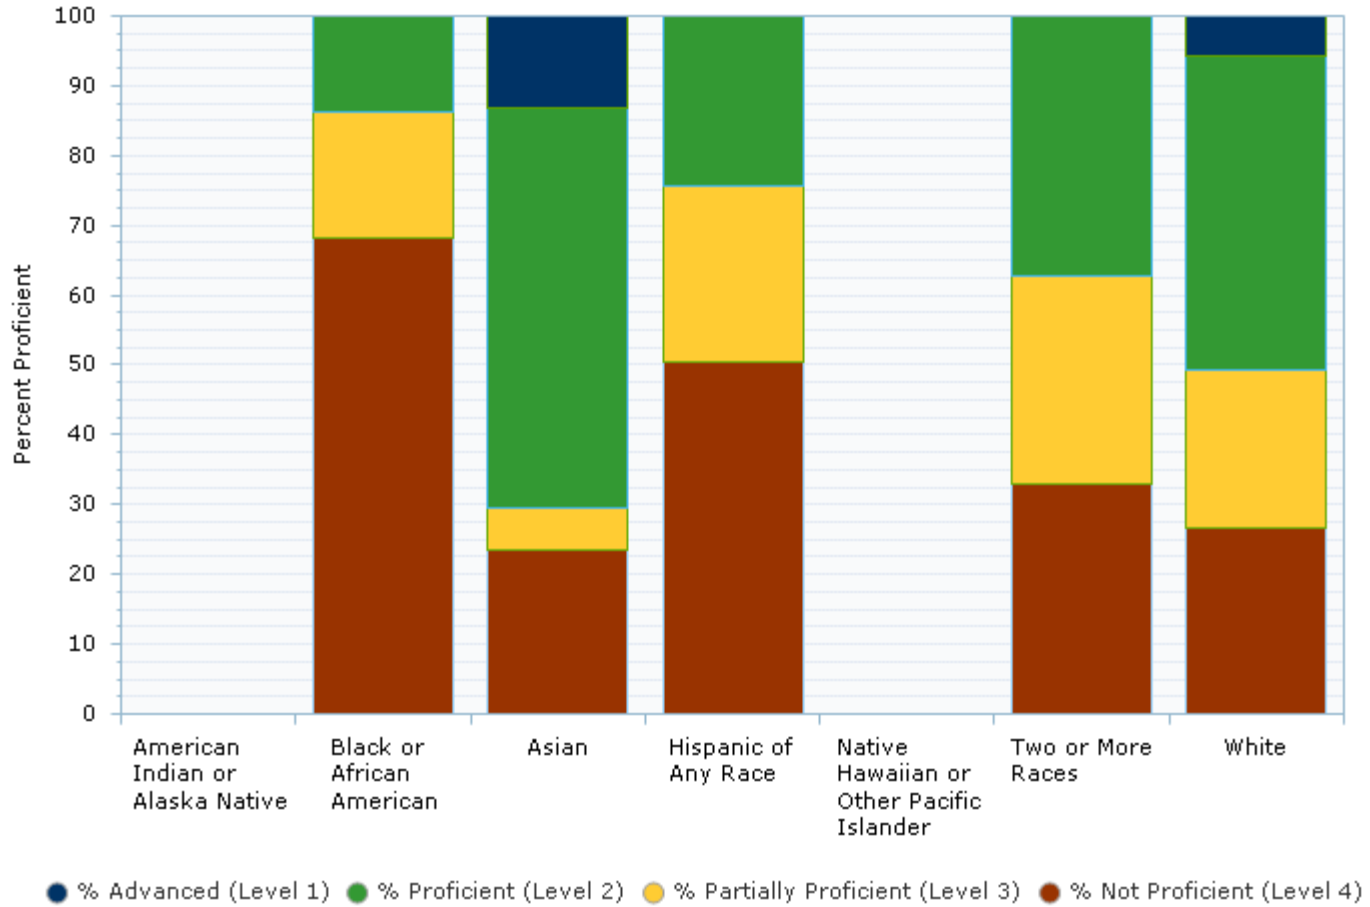

Some percentages may not add to 100% due to rounding.

2012-13 MEAP Snapshot

Kalamazoo RESA: 3rd Grade / Mathematics / Race/Ethnicity

2012-13 MEAP Snapshot

Kalamazoo RESA: 3rd Grade / Mathematics / Race/Ethnicity