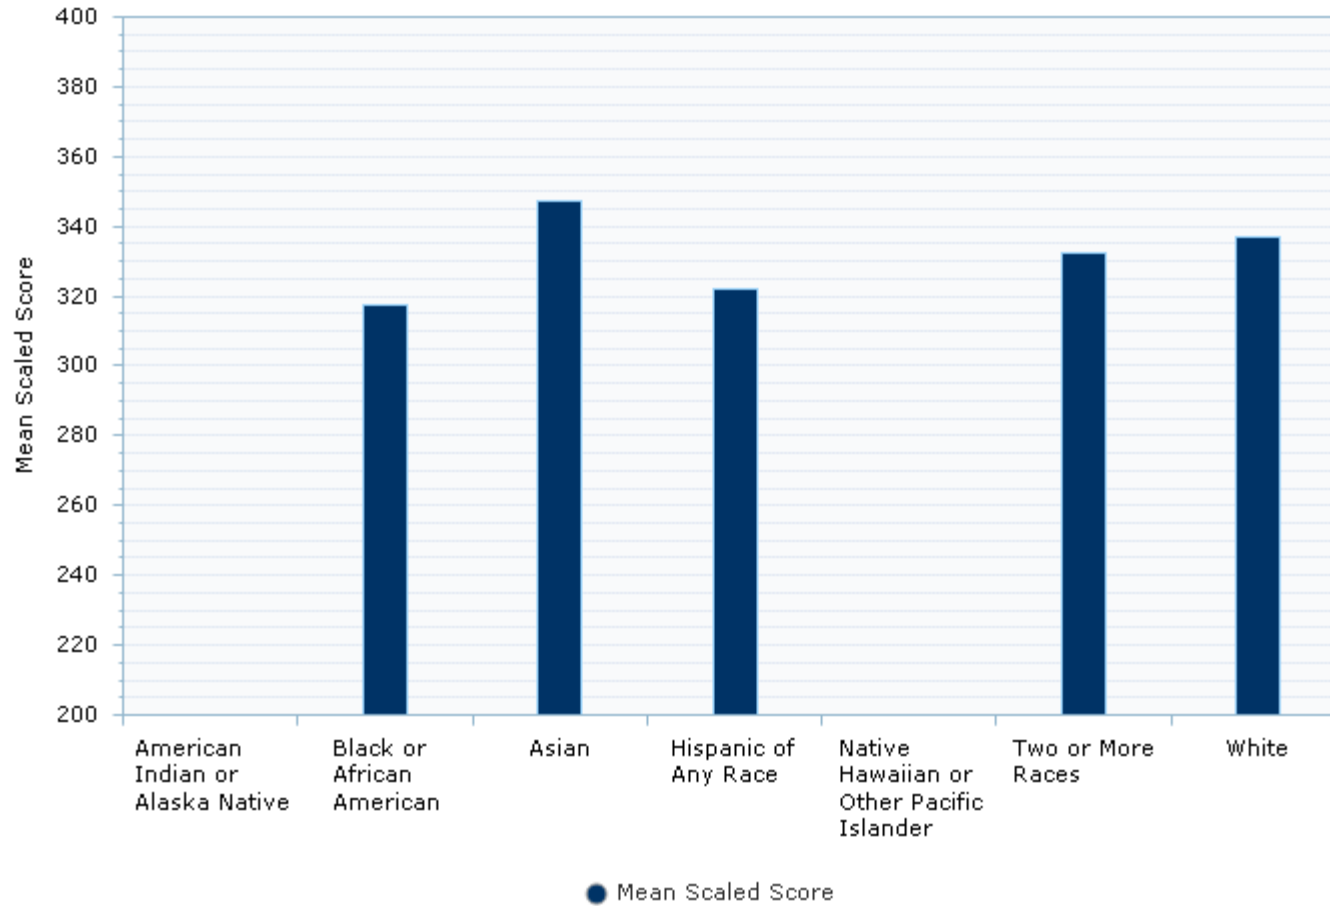

2012-13 MEAP Snapshot

Kalamazoo RESA: 3rd Grade / Mathematics / Race/Ethnicity